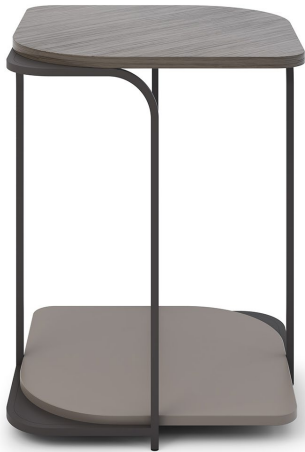

15 WEST

BOHCA COLLECTION

SIDE TABLE / square

MATERIALS

1
'Line' Textured Lacquer
Painted Wood
Powder Coated Metal

2
'Line' Textured Lacquer
Painted Wood
Back Painted Glass
Brass Plated Metal

DIMENSIONS

W 47cm / 18.5"
D 47cm / 18.5"
H 60cm / 23.6"