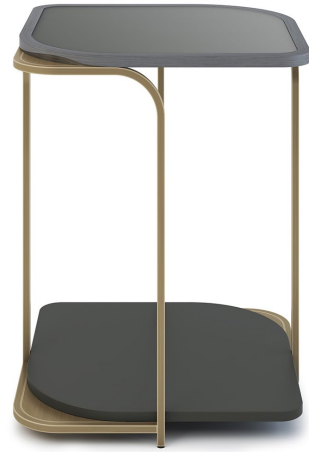

15 WEST

BOHCA COLLECTION

SIDE TABLE / square

MATERIALS

1
'Line' Textured Lacquer
Painted Wood
Powder Coated Metal

2
'Line' Textured Lacquer
Painted Wood
Back Painted Glass
Brass Plated Metal

DIMENSIONS

W 47cm / 18.5"
D 47cm / 18.5"
H 60cm / 23.6"